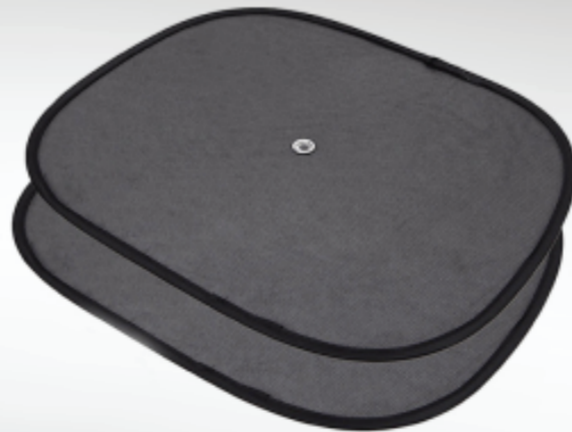

Auto Covers

Personalize your outdoor gear for a unique touch.