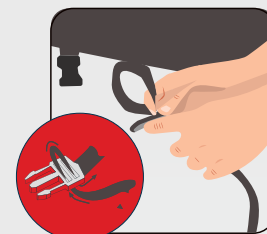

INSTALLATION

1. Begin by placing the bow (front) end of cover end with sewn in tag marked "front") loosely over the bow and unroll toward stern (back) of the boat over the T-Top, between antennas (if applicable).

2. Working from side to side, spread cover down the sides of the boat. If applicable, locate the antenna opening, undo the hook and loop closure, and slide the antennas through the opening. Adjust the cover from bow to stern and from side to side so the cover is centered. Fasten and close the hook and loop opening over the antennas (Or outriggers).

3. From either side of the boat tie off one side of the sewn-in draw rope (see photo) securely. Close hook and loop flap over now. Proceed to another side of the boat and connect Rope Ratchet to the drawn rope by trying to loop at one end of the drawn rope and installing it over the hook on the end of the Rope Ratchet. Thread other ends of the draw rope through the Rope Ratchet and pull to tighten securely. The Rope Ratchet position should be adjusted so that the hook and loop flap can close over Rope Ratchet. Failure to close the hook and loop flap over Rope Ratchet could cause damage to the boat.