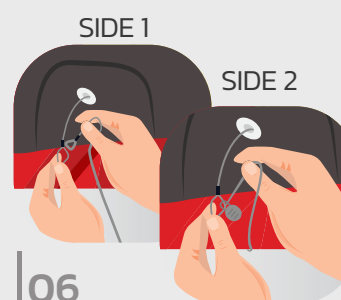

6 Use the cable lock system under your motorcycle to secure the cover and ensure it does not move around or get blown away. Adjust where necessary.