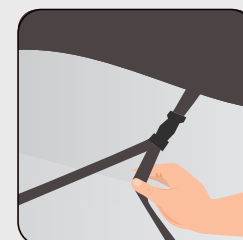

6. Tighten down the cover by pulling it down on the ends of the straps. Tighten both sides of the cover evenly. **DO NOT OVERTIGHTEN.**