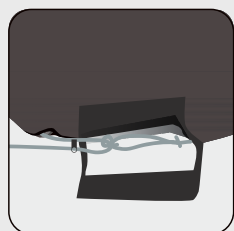

3. From either side of the boat tie off one side of the sewn-in draw rope (see photo) securely. Close hook and loop flap over now. Proceed to another side of the boat and connect Rope Ratchet to the drawn rope by trying to loop at one end of the drawn rope and installing it over the hook on the end of the Rope Ratchet. Thread other ends of the draw rope through the Rope Ratchet and pull to tighten securely. The Rope Ratchet position should be adjusted so that the hook and loop flap can close over Rope Ratchet. Failure to close the hook and loop flap over Rope Ratchet could cause damage to the boat.