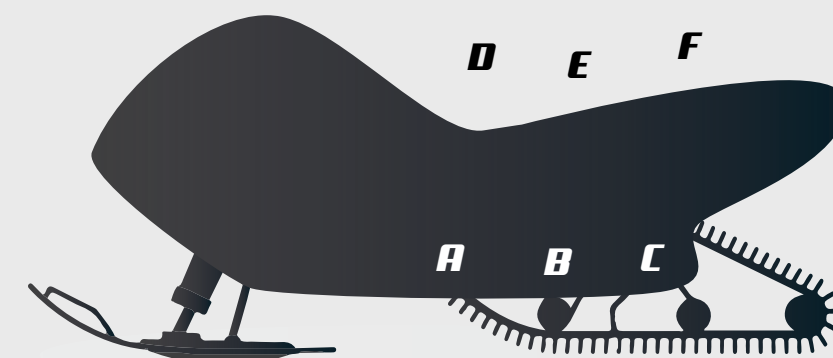

INSTALATION

1. Cover any sharp points (such as a windshield corner) with a cloth or a sponge to avoid stressing your cover when it is stretched tight across your snowmobile.

2. Find the label with arrows sewn into the hem of the cover—this is the front of your cover. Now stretch the cover down over your snowmobile, ensuring the front struts are covered. There are straps and buckles for securing the cover's front corners to the sled's struts. Find these straps and buckles, run the male pin around each strut, and clip it to the corresponding female buckle. Pull the strap tight to secure it.

3. Locate the strap [B] in the middle of your cover. From where the strap attaches to the cover, run the strap end with the male buckle under your snowmobile and then back up to clip it into the female buckle on the opposite side.

4. Run the forward strap [A] under your snowmobile behind the ski struts and connect it into the buckle on the opposite side.

5. Run the rear strap [C] under the tail of your snowmobile into the buckle on the opposite side.

6. Tighten ALL the straps as necessary on the opposite side of the snowmobile for a tight fit.