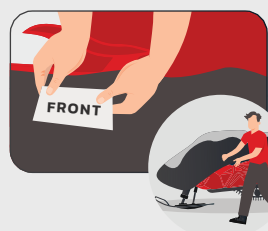

INSTALATION

1. Cover any sharp points (such as a windshield corner) with a cloth or a sponge to avoid stressing your cover when it is stretched tight across your snowmobile.

2. Find the label with arrows sewn into the hem of the cover—this is the front of your cover. Now stretch the cover down over your snowmobile, ensuring the front struts are covered. There are straps and buckles for securing the cover's front corners to the sled's struts. Find these straps and buckles, run the male pin around each strut, and clip it to the corresponding female buckle. Pull the strap tight to secure it.