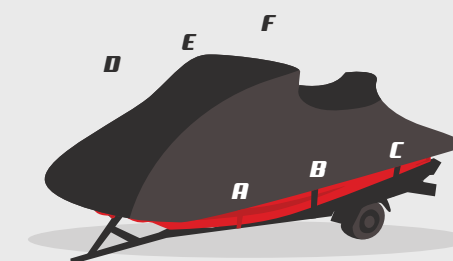

2. Find the label with arrows sewn into the hem of the cover—this is the front of your cover. Now stretch the cover down over your jet ski, ensuring the front struts are covered. Straps and buckles secure the cover's front corners to the sled's mounts. Find these straps and buckles, run the male pin around each strut, and clip it to the corresponding female buckle. Pull the strap tight to secure it.

5. Run the rear strap [C] under the tail of your jet ski into the buckle on the opposite side. There are three tension panels with webbing and metal hooks to secure the trailering cover. The hooks can be attached to the sled or the trailer.

3. Locate the strap [B] in the middle of your cover. From where the strap attaches to the cover, run the strap end with the male buckle under your 1. Jet ski and then back up to clip it into the female buckle on the opposite side.

6. Tighten ALL the straps as necessary on the opposite side of the jet ski for a tight fit.