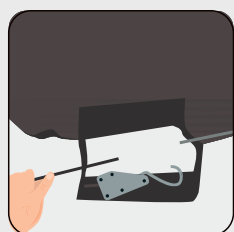

4. Attach the nylon straps to the quick-release buckles. Thread nylon strap through the quick-release buckle (see threading diagram). If the strap is threaded correctly through the buckle, the the strap will lock in place when tension is applied.